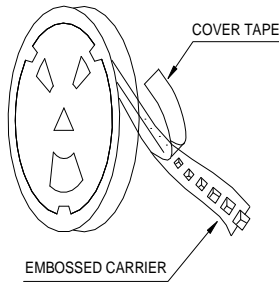

Packaging Information

• **Tearing Off Force**

★The force for tearing off cover tape is 10 to 120 grams in the arrow direction under the following conditions.

• **DIMENSIONS & RECOMMENDED PATTERN**

TYPE	DIMENSIONS / SIZE (mm)			PATTERN / SIZE (mm)		
	A	B	C	D	E	F
JSB 1206	12.5 ± 0.3	12.5 ± 0.3	5.5 ± 0.35	2.5	8.6	3.2

• **TAPE DIMENSION & REEL DIMENSION**

REEL DIMENSION

TYPE	TAPE / SIZE (mm)							REEL 13"×24mm			
	A0	B0	K0	P	W	F	t	A	B	C	D
1206	12.7 ± 0.1	12.7 ± 0.1	6.7 ± 0.1	16 ± 0.1	24 ± 0.3	11.5 ± 0.1	0.4 ± 0.05	24.5 ± 0.2	100 ± 0.5	13.2 ± 0.3	330 ± 1.0