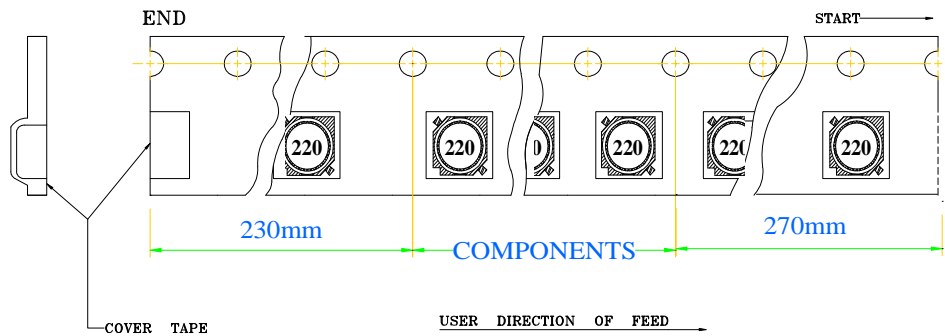

• **PACKAGING QUANTITY**

Type	JSB 1206
Q'TY/Reel	500