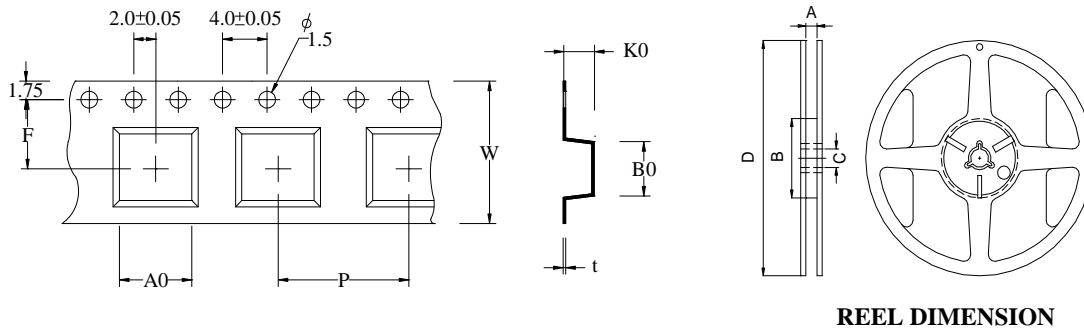

Packaging Information

• **Tearing Off Force**

★The force for tearing off cover tape is 10 to 120 grams in the arrow direction under the following conditions.

• **DIMENSIONS & RECOMMENDED PATTERN**

TYPE	DIMENSIONS / SIZE (mm)			PATTERN / SIZE (mm)		
	A	B	C	D	E	F
JSB 1206	12.5 ± 0.3	12.5 ± 0.3	5.5 ± 0.35	2.5	8.6	3.2

• **TAPE DIMENSION & REEL DIMENSION**

REEL DIMENSION

TYPE	TAPE / SIZE (mm)							REEL 13"×24mm			
	A0	B0	K0	P	W	F	t	A	B	C	D
1206	12.7 ± 0.1	12.7 ± 0.1	6.7 ± 0.1	16 ± 0.1	24 ± 0.3	11.5 ± 0.1	0.4 ± 0.05	24.5 ± 0.2	100 ± 0.5	13.2 ± 0.3	330 ± 1.0